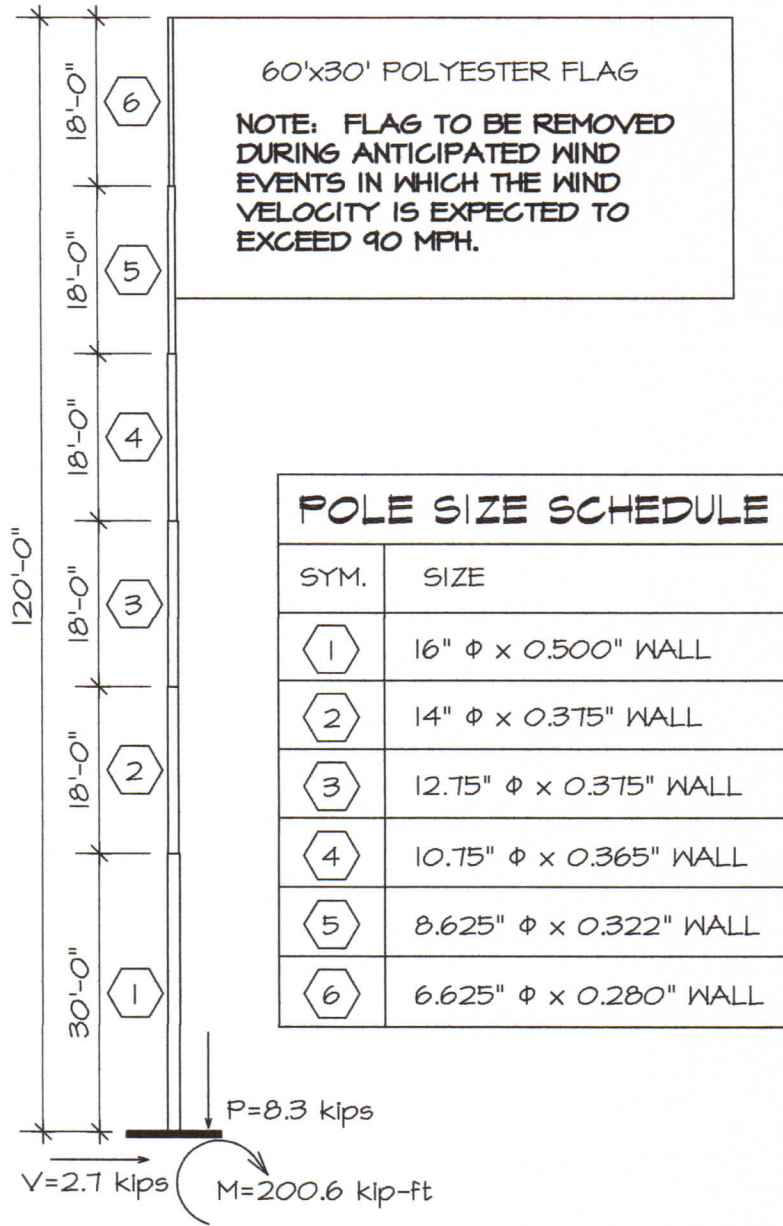

- * MANUFACTURER - U.S. FLAG & FLAGPOLE SUPPLY, INC.
- * 130 MPH (3 SEC GUST) UNFLAGGED WIND SPEED
- * 90 MPH (3 SEC GUST) FLAGGED WIND SPEED

**U.S. FLAG & FLAGPOLE
SUPPLY, INC.**

4355 W. CARDINAL DRIVE
BEAUMONT, TX 77105
Phone: (800) 710-9842
Fax: (800) 510-5554
www.usflag.com

PROJECT:
Typical Flagpoles

DRAWING TITLE:

120' Standard Flagpole

DATE:
3/25/09

DRAWING NO.

2