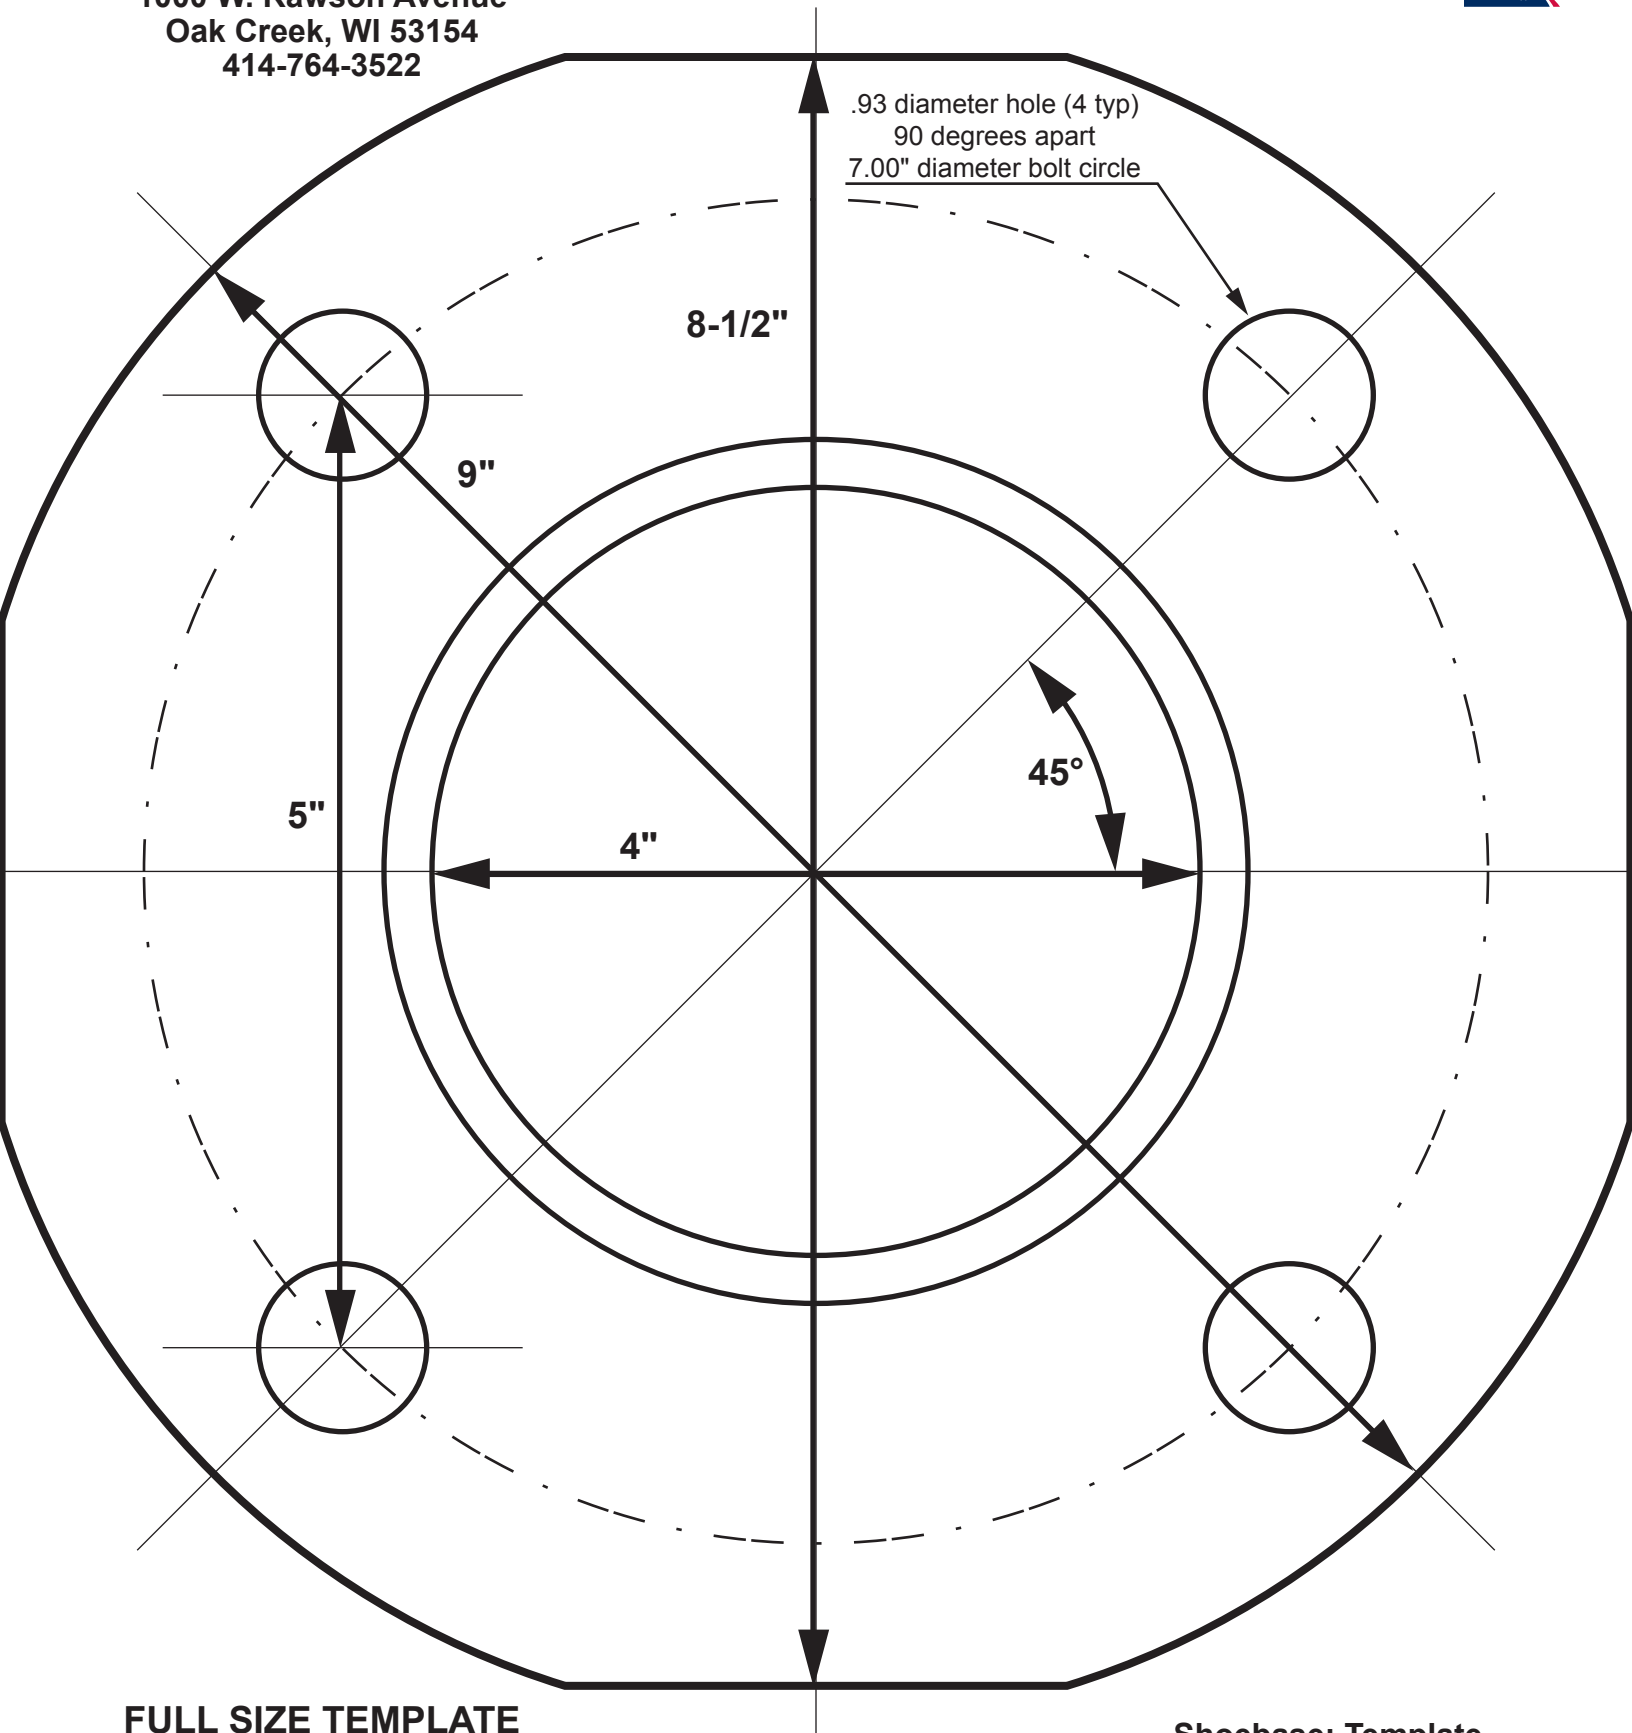

**EDER FLAG  
MANUFACTURING COMPANY**  
1000 W. Rawson Avenue  
Oak Creek, WI 53154  
414-764-3522

**4" Shoe Base**  
2" Thick

**FULL SIZE TEMPLATE**  
Bolt hole pattern ONLY  
**NOT TO SCALE**

**Shoebase: Template**  
**EF-4" butt diameter pole**