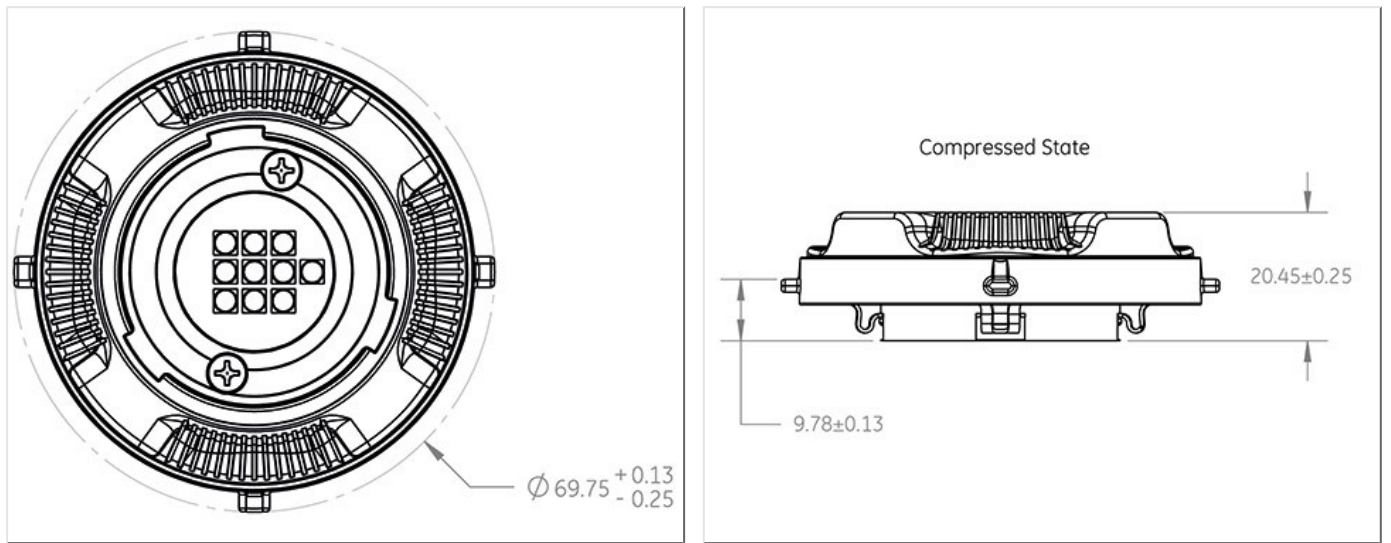

Logistic data

Pack Quantity	6
Product status	Available

Technical drawing