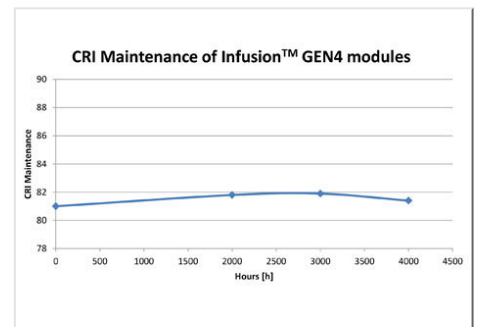

Logistic data

Pack Quantity	6
Product status	Available

Technical drawing