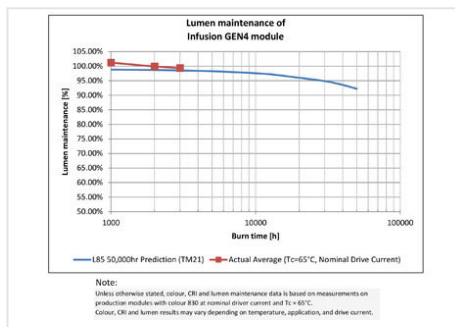

Logistic data

Pack Quantity	6
Product status	Available

Technical drawing