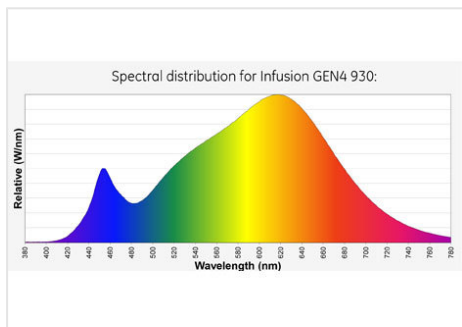

Logistic data

Pack Quantity	6
Product status	Available

Technical drawing