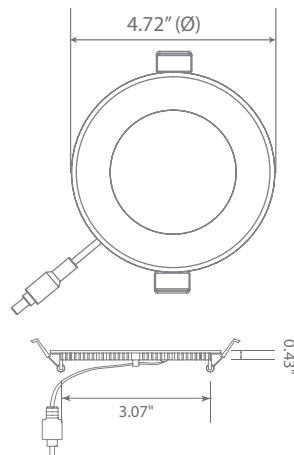

Product Dimensions