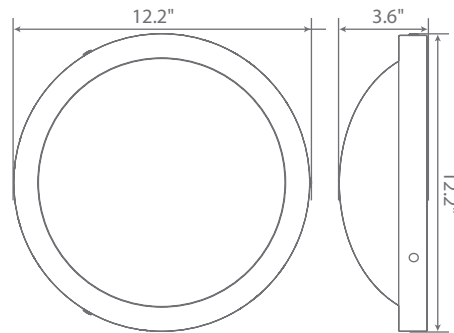

Product Dimensions