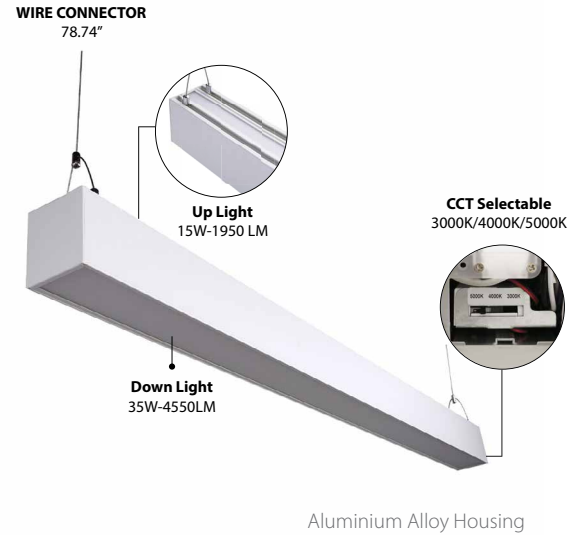

LED EUD4-50W103sw

Linear Class: Suspended up and down

Product Description

This 50-Watt, 4-foot up and down light is a CCT selectable suspension light that is perfect for commercial spaces such as: office buildings, and healthcare facilities where quality light is needed. This light gives a long life of quality and equal light distribution in a variety of commercial spaces, and it offers convenience by allowing you to choose between Soft White (3000K), Bright White (4000K), and Cool White (5000K) all in one unit. Other notable features include: 0-10V dimming, 50,000 hours of life, and operates on a 100-277V line. **Accessories Includes**

Aluminium Alloy Housing

Specifications

	Lumen Output	Luminous Efficacy	Beam Angle	Input Voltage
Total	6500 lm	130 lm/W	120°	AC100-277 V
Up Light	1950 lm			
Down Light	4550 lm			
CRI	Power Factor	Input Current	CCT	Lamp Lifespan
80	0.9	0.6 A	3000 / 4000 / 5000K	50,000 Hrs.

Product Features

- 0-10V Dimmable
- Energy Efficient
- 3CCT Selectable
- Damp Rated

Product Dimensions

Product Photometric Data