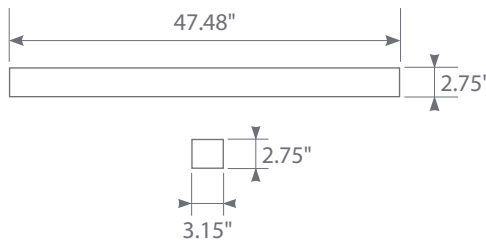

Product Dimensions