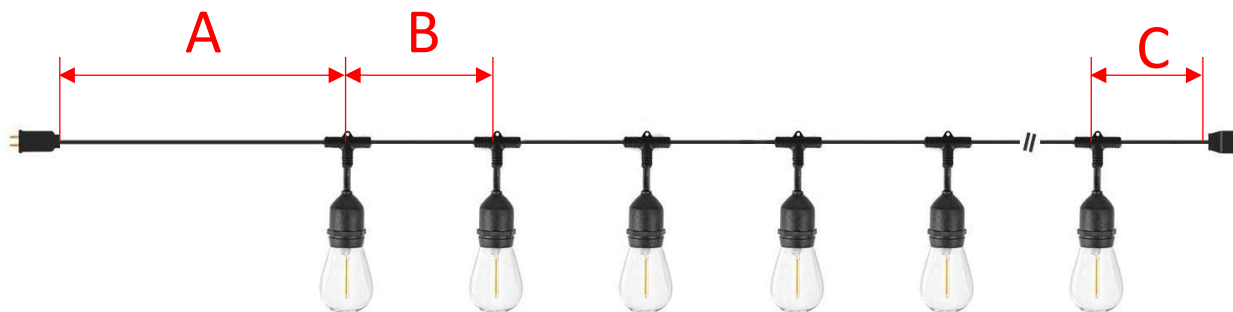

Replacement bulbs are sold as 15-packs SKUs:

LEDS14B1000055712 - Single Filament 1W

LEDS14B1000055713 - Dual Filament - 1.5W

Electrical Specifications

SKU	Nominal Length*	Wire Gauge	No. Sockets	Included Bulbs	Max Linking Wattage
LEDSTNG1000055700	100ft	20AWG	30	(32) 1W	430W
LEDSTNG1000055701	48ft	20AWG	15	(17) 1W	430W
LEDSTNG1000055702	48ft	20AWG	24	(27) 1W	430W
LEDSTNG1000055703	48ft	18AWG	24	(27) 1.5W	840W
LEDSTNG1000055704	48ft	18AWG	15	(17) 1W	840W
LEDSTNG1000055705	48ft	16AWG	24	(27) 1.5W	1200W

*Length is nominal, actual length noted below

Dimensions

SKU	Nominal Length	Lead Wire Length (A)	Bulb Spacing (B)	Tail Wire Length (C)	Total Actual Length
LEDSTNG1000055700	100ft	31.5"	38.6"	7.1"	96.5'
LEDSTNG1000055701	48ft	26.4"	38.6"	9.8"	48.0'
LEDSTNG1000055702	48ft	12.0"	24.0"	12.0"	48.0'
LEDSTNG1000055703	48ft	16.5"	24.0"	8.7"	48.1'
LEDSTNG1000055704	48ft	26.4"	38.6"	9.8"	48.0'
LEDSTNG1000055705	48ft	16.5"	24.0"	8.7"	48.1'