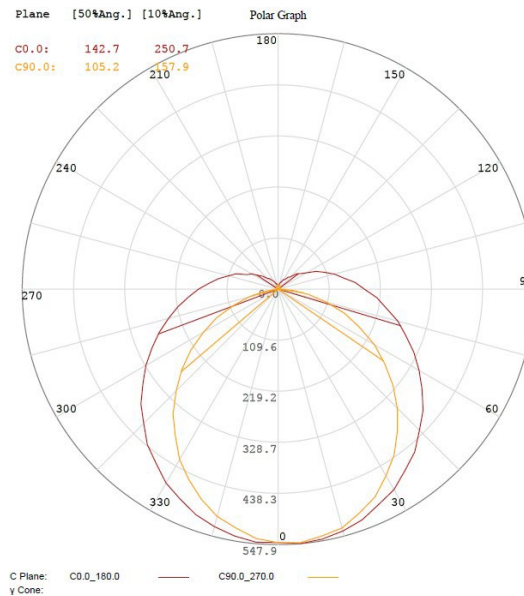

**WIRING  
DIAGRAM**

**DISTRIBUTION  
CURVE**

2D Light Intensity Distribution Curve

<b>DISTANCE CURVE</b>	<p>ILLUMINANCE-DISTANCE CURVE</p>														
	<b>SHIPPING</b>	<table border="1" style="width: 100%; border-collapse: collapse;"> <tr> <td style="width: 40%;">Pcs / Carton</td> <td style="text-align: right;">25pcs</td> </tr> <tr> <td>Master Carton Size</td> <td style="text-align: right;">47.40" x 7.70" x 7.90"</td> </tr> <tr> <td>Pcs / Pallet</td> <td style="text-align: right;">1250pcs</td> </tr> <tr> <td>Pcs / 20' GP</td> <td style="text-align: right;">14000pcs (No Pallet)   12375pcs (Palletized)</td> </tr> <tr> <td>Pcs / 40' GP</td> <td style="text-align: right;">30000pcs (No Pallet)   27500pcs (Palletized)</td> </tr> <tr> <td>Pcs / 40' HQ</td> <td style="text-align: right;">33000pcs (No Pallet)   30000pcs (Palletized)</td> </tr> <tr> <td>Pcs / 45' HQ</td> <td style="text-align: right;">38000pcs (No Pallet)   32000pcs (Palletized)</td> </tr> </table>	Pcs / Carton	25pcs	Master Carton Size	47.40" x 7.70" x 7.90"	Pcs / Pallet	1250pcs	Pcs / 20' GP	14000pcs (No Pallet)   12375pcs (Palletized)	Pcs / 40' GP	30000pcs (No Pallet)   27500pcs (Palletized)	Pcs / 40' HQ	33000pcs (No Pallet)   30000pcs (Palletized)	Pcs / 45' HQ
Pcs / Carton	25pcs														
Master Carton Size	47.40" x 7.70" x 7.90"														
Pcs / Pallet	1250pcs														
Pcs / 20' GP	14000pcs (No Pallet)   12375pcs (Palletized)														
Pcs / 40' GP	30000pcs (No Pallet)   27500pcs (Palletized)														
Pcs / 40' HQ	33000pcs (No Pallet)   30000pcs (Palletized)														
Pcs / 45' HQ	38000pcs (No Pallet)   32000pcs (Palletized)														