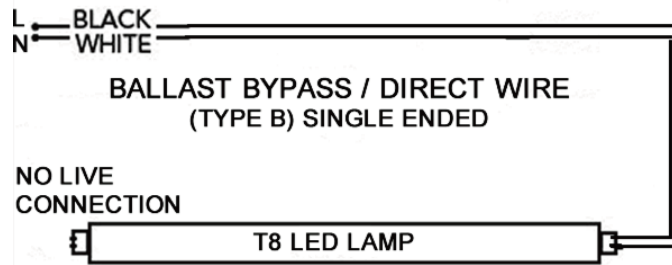

**WIRING
DIAGRAM**