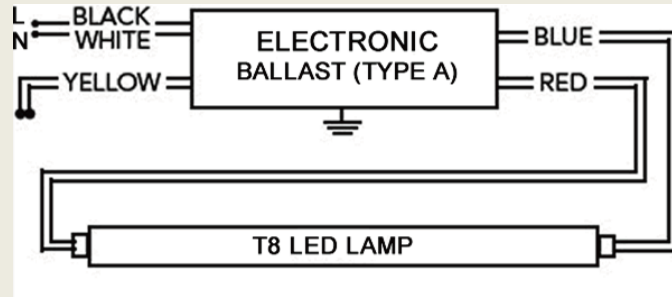

**WIRING
DIAGRAM**