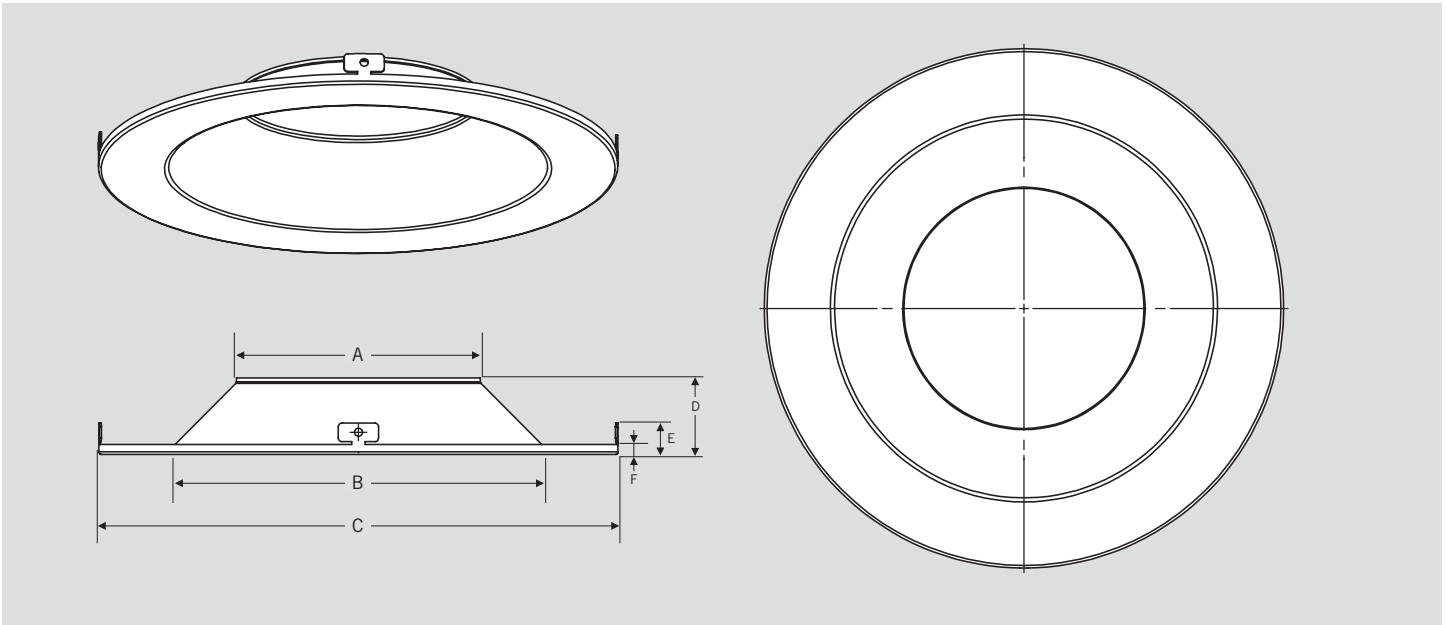

KT-RDLED-XA-BR-TRIM
INTERCHANGEABLE TRIM FOR RECESSED LED DOWNLIGHTS

DESCRIPTION

Interchangeable Trim for Recessed LED Downlights, Bronze

PHYSICAL DIMENSIONS

TRIM DIMENSIONS

ORDER CODE	A	B	C	D	E	F
KT-RDLED-6A-BR-TRIM	4.50"	5.73"	8.5"	1.0"	0.68"	0.21"
KT-RDLED-8A-BR-TRIM	4.81"	6.91"	10.13"	1.24"	0.69"	0.22"
KT-RDLED-10A-BR-TRIM	5.38"	8.43"	11.48"	1.69"	0.69"	0.22"

KT-RDLED-XA-BR-TRIM

INTERCHANGEABLE TRIM FOR RECESSED LED DOWNLIGHTS

ORDERING INFORMATION

ORDER CODE	EASY CODE	UPC
KT-RDLED-6A-BR-TRIM	CUN-05	843654137216
KT-RDLED-8A-BR-TRIM	MSA-34	843654137223
KT-RDLED-10A-BR-TRIM	KSN-09	843654137230

CATALOG NUMBER BREAKDOWN

KT-RDLED-XA-BR-TRIM

- 1** Keystone Technologies
- 2** Recessed Downlight LED
- 3** Nominal Size
- 4** Series A
- 5** Bronze
- 6** Interchangeable Trim