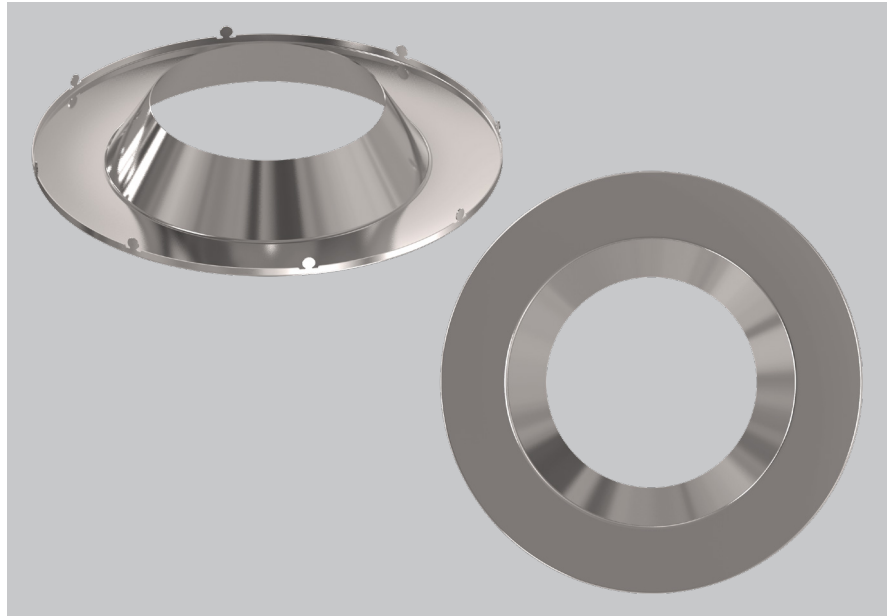

**KT-RDLED-XB-BN-TRIM**  
INTERCHANGEABLE TRIM FOR RECESSED DOWNLIGHTS

**DESCRIPTION**

Interchangeable Trim for Series B  
Recessed Downlights | Brushed Nickel

**PHYSICAL SPECIFICATIONS**

Size	D1 (Diameter 1)	D2 (Diameter 2)	D3 (Diameter 3)	H1 (Height 1)	H2 (Height 2)	H3 (Height 3)
4"	5.61"	4.09"	3.36"	1.33"	0.46"	0.20"
6"	7.46"	5.38"	4.10"	1.55"	0.56"	0.29"
8"	9.55"	7.03"	5.07"	1.71"	0.59"	0.33"
10"	11.36"	7.97"	5.66"	1.72"	0.59"	0.33"

# KT-RDLED-XB-BN-TRIM

## INTERCHANGEABLE TRIM FOR RECESSED DOWNLIGHTS