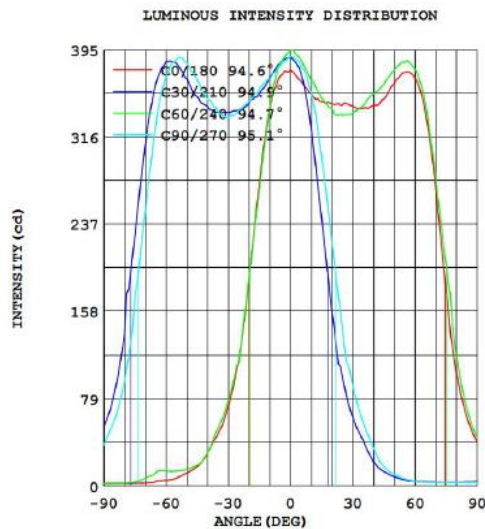

## Dimension Drawing

## Electrical Specifications

Model	Watt	Lumens	LPW	CRI	Voltage	CCT
LG-UDWL-RV12IN-18W-5CCT-BK	18W	1400	80	>82	AC100-277	2700K/3000K/3500K/4000K/5000K
LG-UDWL-RV12IN-18W-RGBCW-BK						RGB+C+W

Triac Dimmable

## Photometrics