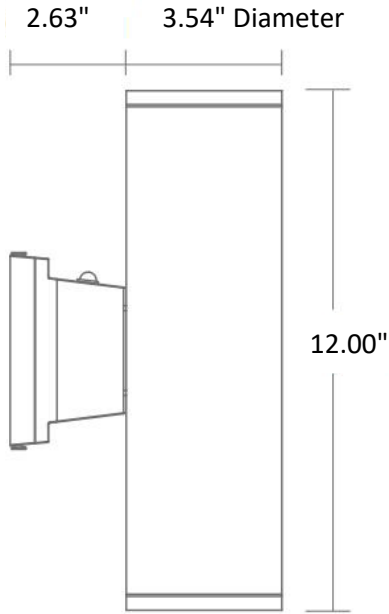

### Safety & Performance Listings

- ETL listed
- Complies with FCC Part 15, class B.
- IP65 Wet Location Rated

## Dimension Drawing