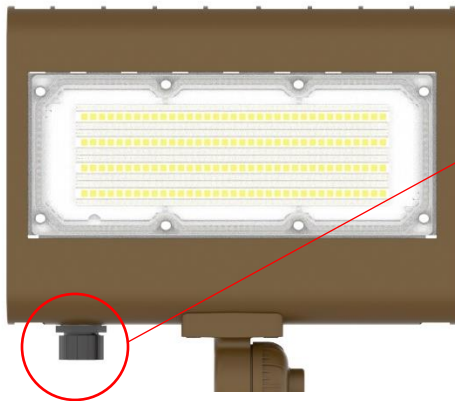

Wattage Adjustable Instructions