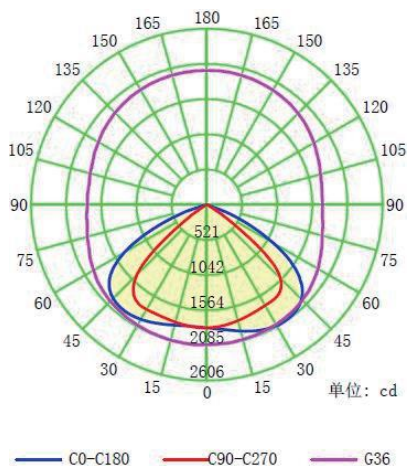

Wattage Adjustable Instructions

The dip-switches to select wattage is located on the bottom of the light circled to the left.
 See below diagrams for how to select wattages.
 Remove black cover to access dip switches.

WATTAGE ADJUSTABLE LED FLOOD LIGHT

LEDFL0D1000051333 - LG-FL-15/20/30/50W-5K-U-BZ

LEDFL0D1000051334 - LG-FL-15/20/30/50W-5K-Y-BZ

Photometrics

| Package Information

Model	Master carton size (inch)			quantity/carton	Gross weight(LBS)
	L	W	H		
LG-FL-15/20/30/50W-5K-U-BZ	20.4	10.6	7.4	6	22.44
LG-FL-15/20/30/50W-5K-K-BZ	18.6	11.2	7.5	6	20.68