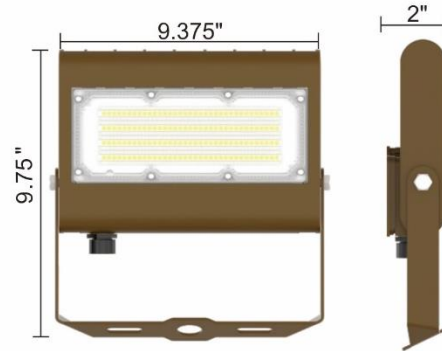

WATTAGE ADJUSTABLE LED FLOOD LIGHT

LEDFLOD1000051333 - LG-FL-15/20/30/50W-5K-U-BZ
LEDFLOD1000051334 - LG-FL-15/20/30/50W-5K-Y-BZ

LUMEGEN®

Project:	
Type:	
Catalog #:	

The Wattage Adjustable LED Flood Light is designed to deliver security level illumination that's perfect for outdoor applications such as parking lots, walkways, roadways, building exteriors, and other large open outdoor spaces. They are also great for highlighting specific objects such as flags, landscape features, and billboards. This LED flood light represents the classic shape of an HID flood light with thin profile and quicker installation process to reduce installation time by 50%. This LED area light is suitable for wet locations.

Product Features

- **Color Temperature:** Available in 5000K
- **Power Use:** Wattage Adjustable with 4 wattages to select from with 132 lumens per watt (LPW).
- **Housing Construction:** Aluminum Housing with heat sink, dark brown powder coated finish.
- **Optical Lens:** heat-resistant polycarbonate (PC) lens, anti-UV and flame resistant.
- **Optical Distribution:** 90 * 120
- **LEDs:** LUMILEDS 2835 LED Chips
- **LED Life Hours:** Rated to last 50,000 hours
- **Driver:** AC100-277V, 50/60Hz, 0-10V Dimming
- **Power Factor (PF):** > 0.90
- **Total Harmonic Distortion (THD):** <15%
- **Color Rendering Index (CRI):** > 70
- **Operating Temperature:** -40°F ~ 104°F (-40°C ~ 40°C)
- **Mounting:** Adjustable yoke mount bracket or adjustable knuckle mount
- **Warranty:** 5 years

Safety & Performance Listings

- cULus listed for wet locations
- IP65 rated.
- DLC Premium V5.1
- Complies with RoHS requirements.
- Complies with FCC Part 15, class B.
- ICES Certifications

WATTAGE ADJUSTABLE LED FLOOD LIGHT

LEDFL0D1000051333 - LG-FL-15/20/30/50W-5K-U-BZ
 LEDFL0D1000051334 - LG-FL-15/20/30/50W-5K-Y-BZ

Dimensions

LEDFL0D1000051334
 LG-FL-15/20/30/50W-5K-Y-BZ

LEDFL0D1000051333
 LG-FL-15/20/30/50W-5K-U-BZ

Electrical Specifications