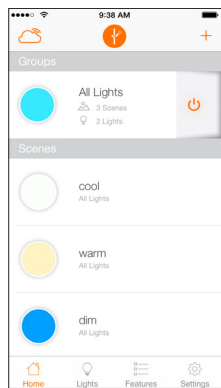

LIGHTIFY® App

LIGHTIFY App: Free download on any device which runs on Apple iOS7 or above and Android 4.1 or above

Scene Setting Dashboard

Tunable White Control

RGBW Color Control

Tunable White Control Dimmable