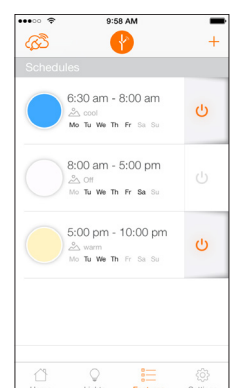

LIGHTIFY® App

LIGHTIFY App: Free download on any device which runs on Apple iOS7 or above and Android 4.1 or above

Scene Setting Dashboard

Tunable White Control

RGBW Color Control

Tunable White Control Dimmable