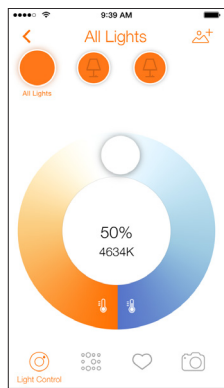

## Key Features & Benefits

- Home automation smart lighting controlled by smartphone or tablet
- Color changing bulb (mixing Red, Green, Blue) and Tunable White (1900-6500K)
- Dimmable at each set color temperature
- 90+ CRI
- Replaces 65W incandescent
- Fits in most standard recessed cans
- Long 20,000 hour life rating
- LIGHTIFY System is controllable from inside the home or on the go
- Control light sources with simple to use scenes and grouping via the LIGHTIFY App

Ordering Guide

LED	11	BR30	RGBW	LFY
LED	Wattage: 11	Lamp Type BR30	Red, Green, Blue and Tunable White	LIGHTIFY

Lamp Dimensions

	(A) MOL in (mm)	(B) Diameter in (mm)
11BR30	5 (127)	3.74 (95)

The diagram shows a BR30 LED lamp with dimension lines. Dimension A is the total height from the base to the top of the lamp body. Dimension B is the diameter of the widest part of the lamp body.

LIGHTIFY® App

LIGHTIFY App: Free download on any device which runs on Apple iOS7 or above and Android 4.1 or above

Scene Setting Dashboard

Tunable White Control

RGBW Color Control

Tunable White Control Dimmable