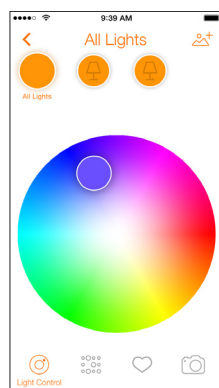

LIGHTIFY® App

LIGHTIFY App: Free download on any device which runs on Apple iOS7 or above and Android 4.1 or above

Scene Setting Dashboard

Tunable White Control

RGBW Color Control

Tunable White Control Dimmable