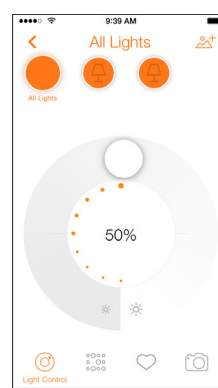

Ordering Guide

LED	11	BR30	RGBW	LFY
LED	Wattage: 11	Lamp Type BR30	Red, Green, Blue and Tunable White	LIGHTIFY

Lamp Dimensions

	(A) MOL in (mm)	(B) Diameter in (mm)
11BR30	5 (127)	3.74 (95)

The diagram shows a BR30 LED lamp with dimension lines. Dimension A is the total height from the base to the top of the lamp body. Dimension B is the diameter of the widest part of the lamp body.

LIGHTIFY® App

LIGHTIFY App: Free download on any device which runs on Apple iOS7 or above and Android 4.1 or above

Scene Setting Dashboard

Tunable White Control

RGBW Color Control

Tunable White Control Dimmable