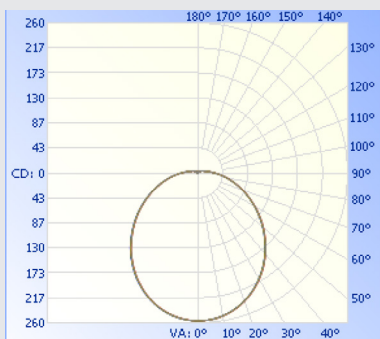

Photometric Distribution

LEDVANCE LLC
200 Ballardvale Street
Wilmington, MA 01887 USA
Phone 1-800-LIGHTBULB (1-800-544-4828)
www.sylvania.com

SYLVANIA and LEDVANCE are registered trademarks.
All other trademarks are those of their respective owners.
Product Licensee of Trademark SYLVANIA in General Lighting.
Specifications subject to change without notice.

/sylvania /sylvania