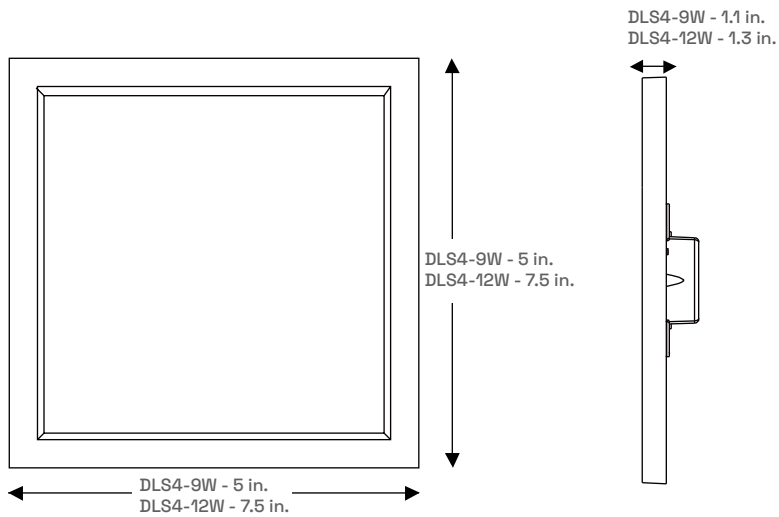

Living Room, Bedrooms, Kitchen,
Hallway, Basement and offices.

SKU GUIDE

Model Section		DLS4-9W-CCT-DV1-F-WH					
DLS4		10W	CCT	DV1		F	WH
BODY TYPE PREFIX	MODEL NAME	WATTAGE	CCT (if selectable = CCT)	DRIVER	VOLTAGE	ELECTRICAL OPTIC/LENS	HOUSING FINISH
DLS	4 - 4 inch 7 - 7 inch	9W 12W	CCT - 5 CCT Selectable (2700K-5000K)	D - Triac Dimming	V1 - 120	F-Frosted Lens	WH- White Finish

PRODUCT DIMENSIONS

PACKAGING DIMENSIONS

SKU #	Standard Pack	Dimension	Master Pack	W/D
DLS4-9W-CCT-DV1-NA-F-WH	1 Pack	L 6.1in x W 1.8in x H 5.2in	40 Pack	L 20.2 in x W 12.8in x H 11.2in
DLS7-12W-CCT-DV1-NA-F-WH	1 Pack	L 7.6 in x W 1.9in x H 7.6in	40 Pack	L 16.1 in x W 16.1in x H 20.0in